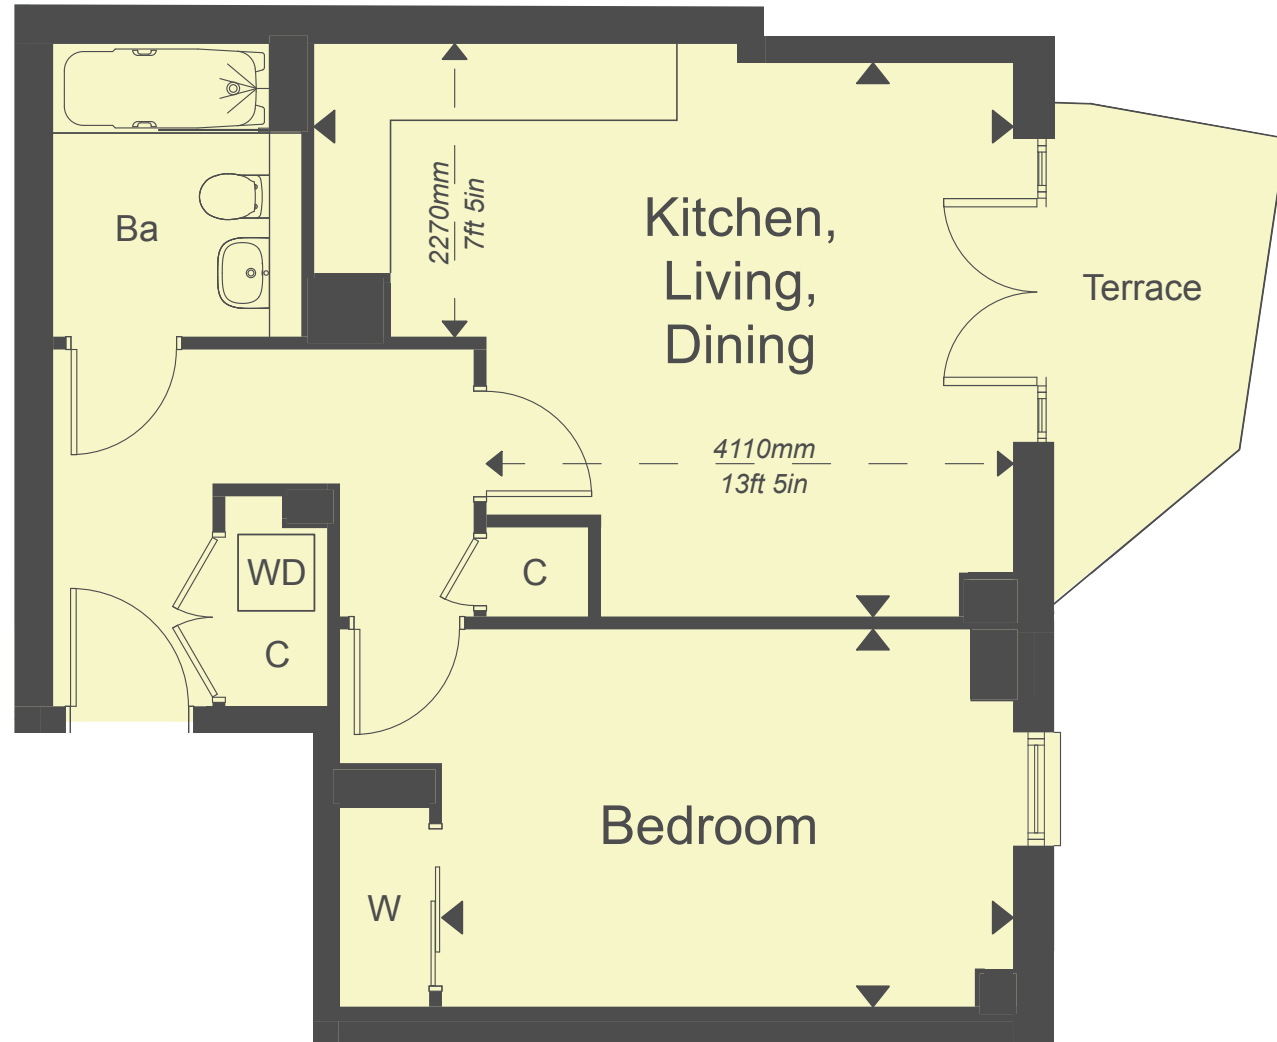

**HOPE QUAY
ONE BED
TYPE 93
PLOT D601.10
FLOOR 1**

TOTAL AREA

51.3M²
552FT²

KITCHEN/LIVING/DINING

5,491 X 4,349MM
18'0" X 14'3"

BEDROOM

4,487 X 2,964MM
14'8" X 9'8"

- C Cupboard
- WD Washer Dryer
- W Wardrobe
- Ba Bathroom

Please note that window, door, balcony and terrace configurations may vary depending on plot. Kitchen layouts are indicative only. Please check with your sales advisor for details.